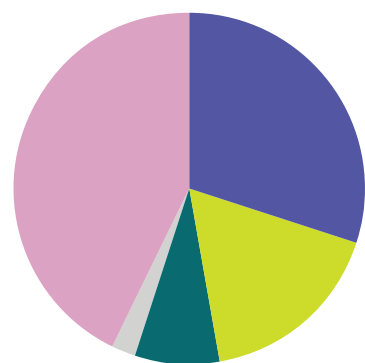

2025 Income Sources

43%	Individual
30%	Foundation
17%	Earned
8%	Government
2%	Corporate