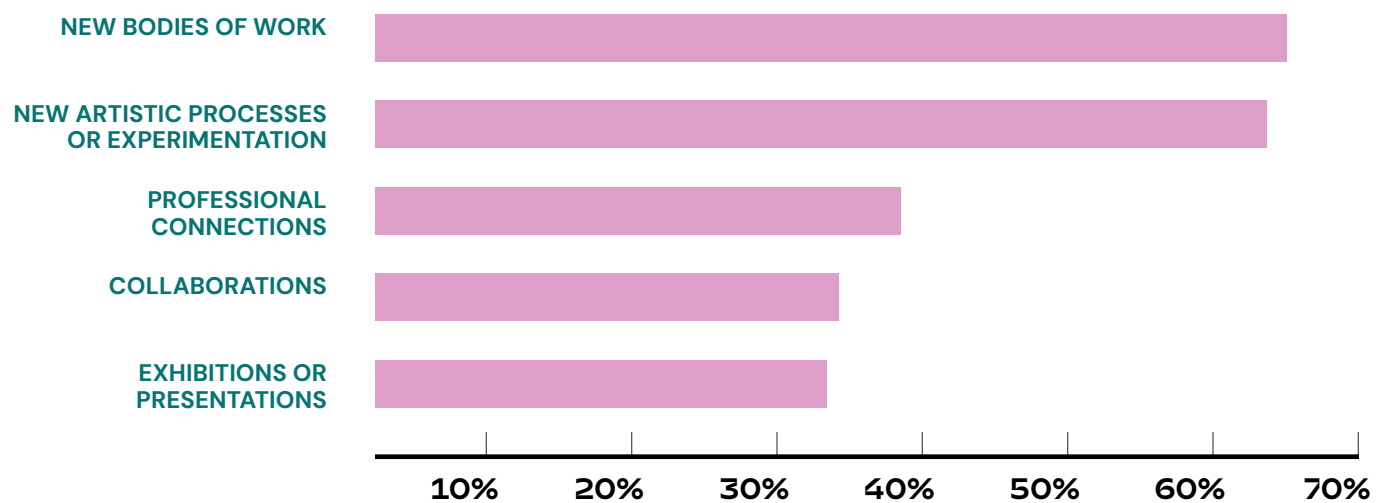

In 2025, we called upon all alumni to reflect on their Bemis experience and share their thoughts in a survey. Respondents—ranging from recent alumni to residents from the 1980s and 1990s—highlighted the lasting effects of their time at Bemis Center, evident in the enduring impact to their individual artistic practices.

The award is by nomination only and selected by a panel of curators and art historians. It is made possible through the generous contributions of Bemis Center donors.

**TOTAL BEMIS CENTER ALUMNI SINCE 1981: 1,855**

“ My experience at Bemis changed the way I approach my practice/career in a lasting way. ”

**77%** of alumni agree

“ My experience at Bemis had a transformational impact on my artistic practice. ”

**71%** of alumni agree

WHICH OUTCOMES DID YOUR BEMIS EXPERIENCE LEAD TO?

Alumni survey responses were collected in November/December 2025.

“ My solo exhibition at Bemis Center was a pivotal moment in my practice, allowing me to weave together personal and collective stories through an expansive multimedia installation. The support and relationships I built at Bemis remain integral to my work, and this recognition reaffirms the meaningful connections and shared creativity that define our artistic community. ”