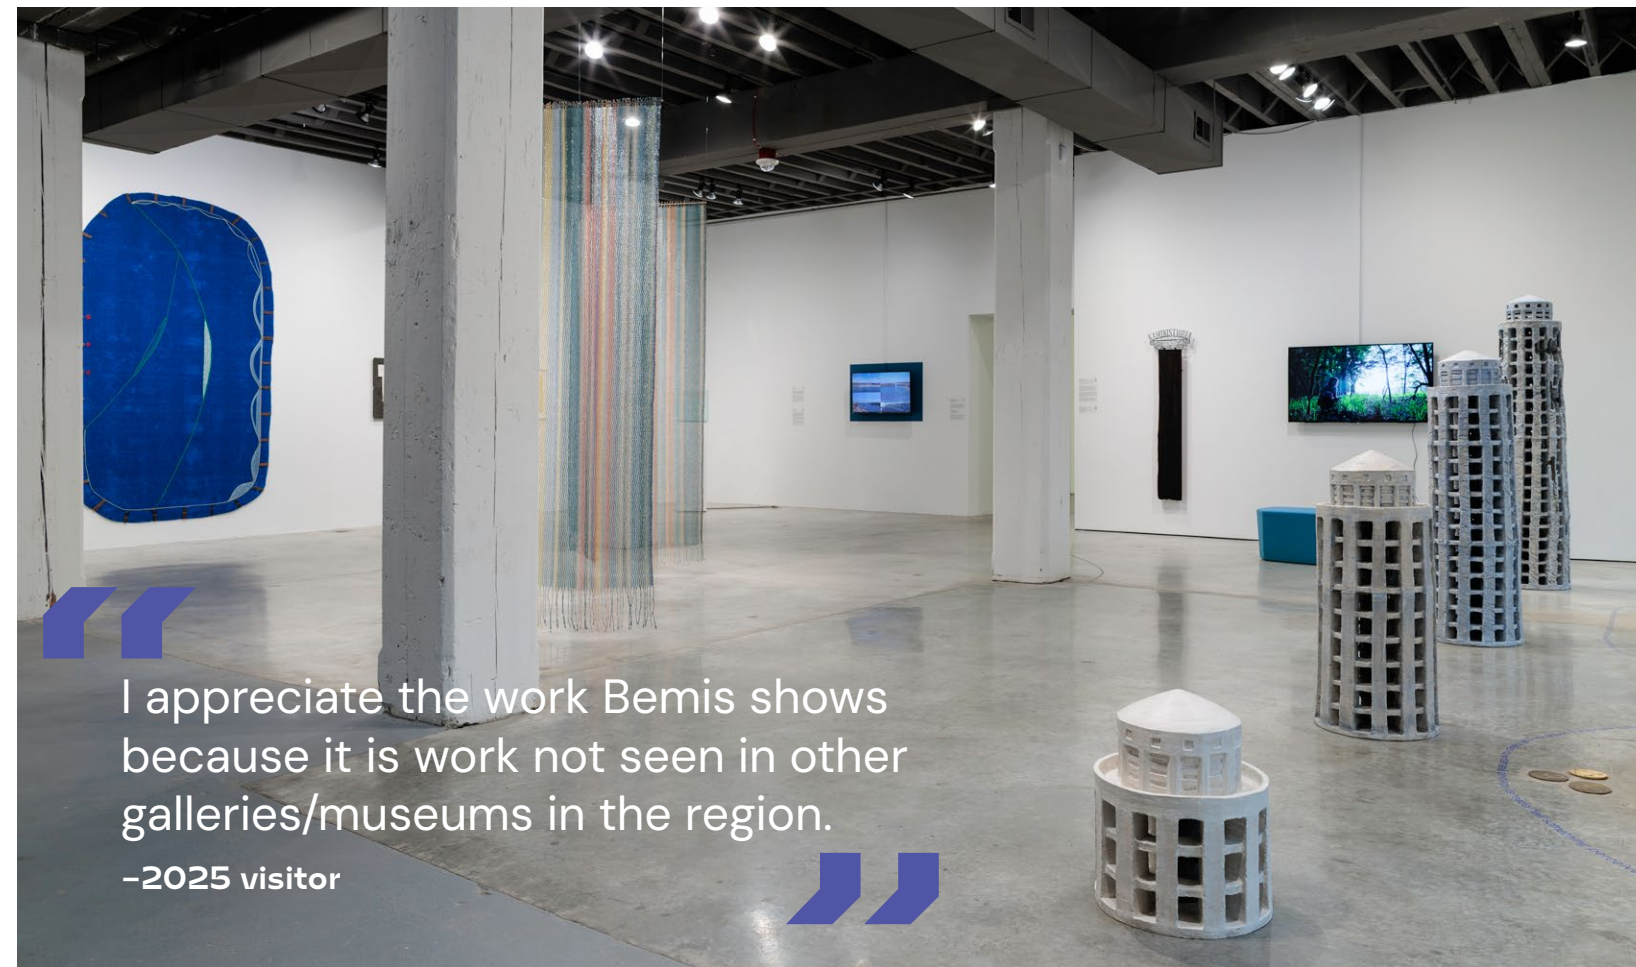

June 13–September 14, 2025

CURATED BY RACHEL ADAMS, CHIEF CURATOR + DIRECTOR OF PROGRAMS

Examining the interrelationship between past, present, and future landscapes of the Great Lakes and Great Plains regions, this exhibition highlighted how water remains at the core of all climate change conversations. These two distinct yet interconnected regions—one defined by vast freshwater systems and the other by expansive prairies and riverways—serve as critical sites for understanding the environmental, cultural, and political dimensions of water. Through a diverse range of artistic practices, the exhibition brought together artists who are originally from, currently living in, or who have lived in these areas, emphasizing the urgency of climate-related challenges on both a local and global scale.

Teresa Baker
LIVINGSTON, MT

Jess Benjamin
OMAHA, NE

Nadia Botello
SAN ANTONIO, TX

**Rozalinda Borcilă +
Andrea Carlson**
CHICAGO, IL
GRAND MARAIS, MN

Hoesy Corona
BALTIMORE, MD

LaToya Ruby Frazier
CHICAGO, IL

Timothy Frehrichs
FREDONIA, NY

Dana Fritz
LINCOLN, NE

Sky Hopinka
BROOKLYN, NY

JeeYeun Lee
CHICAGO, IL

Dylan AT Miner
ANN ARBOR, MI

Trey Moody
OMAHA, NE

John Pfahl†
BUFFALO, NY

Platte Basin Timelapse
LINCOLN, NE

Asad Raza
BERLIN, GERMANY

Karen Reimer
CHICAGO, IL

Anna Scime
BUFFALO, NY

Bently Spang
BILLINGS, MT

Colleen Thurston
TULSA, OK

Tali Weinberg
CHAMPAIGN, IL

Generously supported, in part, by: